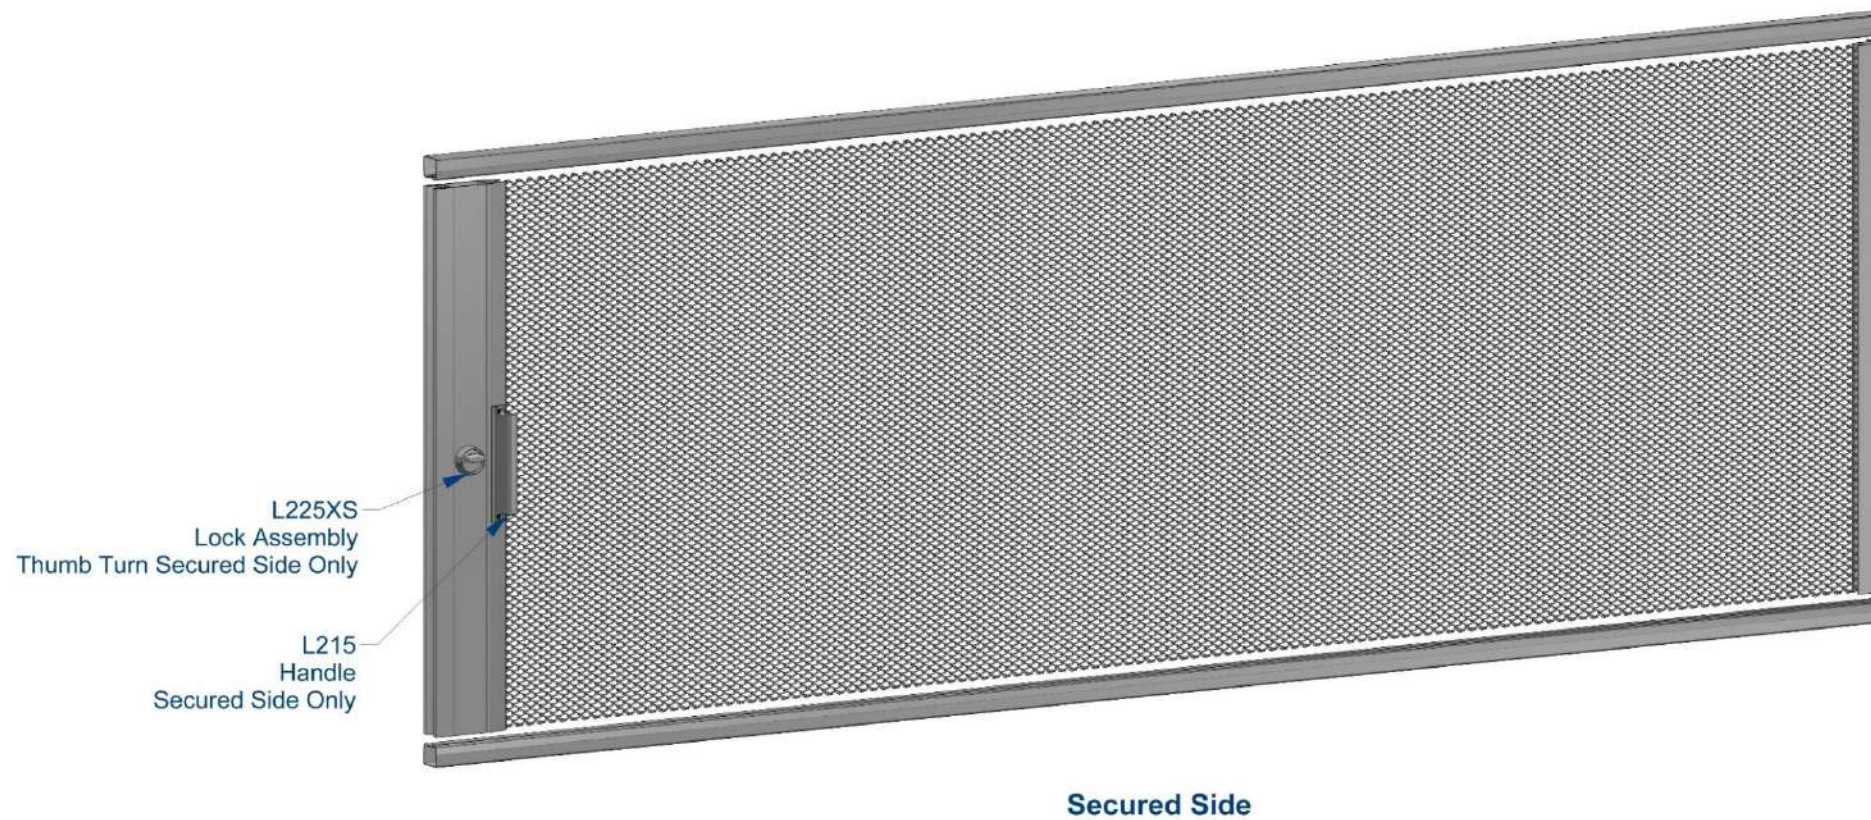

Left End Opening Security System with Top and Bottom Track

- One Sided Lock Assembly:
Thumb Turn Lock on the Secured Side Only

Right End Opening Security System with Top and Bottom Track

- One Sided Lock Assembly:
Thumb Turn Lock on the Secured Side Only

Center Opening Security System with Top and Bottom Track

- One Sided Lock Assembly:
Thumb Turn Lock on the Secured Side Only

Left and Right End Opening Security System with Top and Bottom Track

- One Sided Lock Assembly:
Thumb Turn Lock on the Secured Side Only