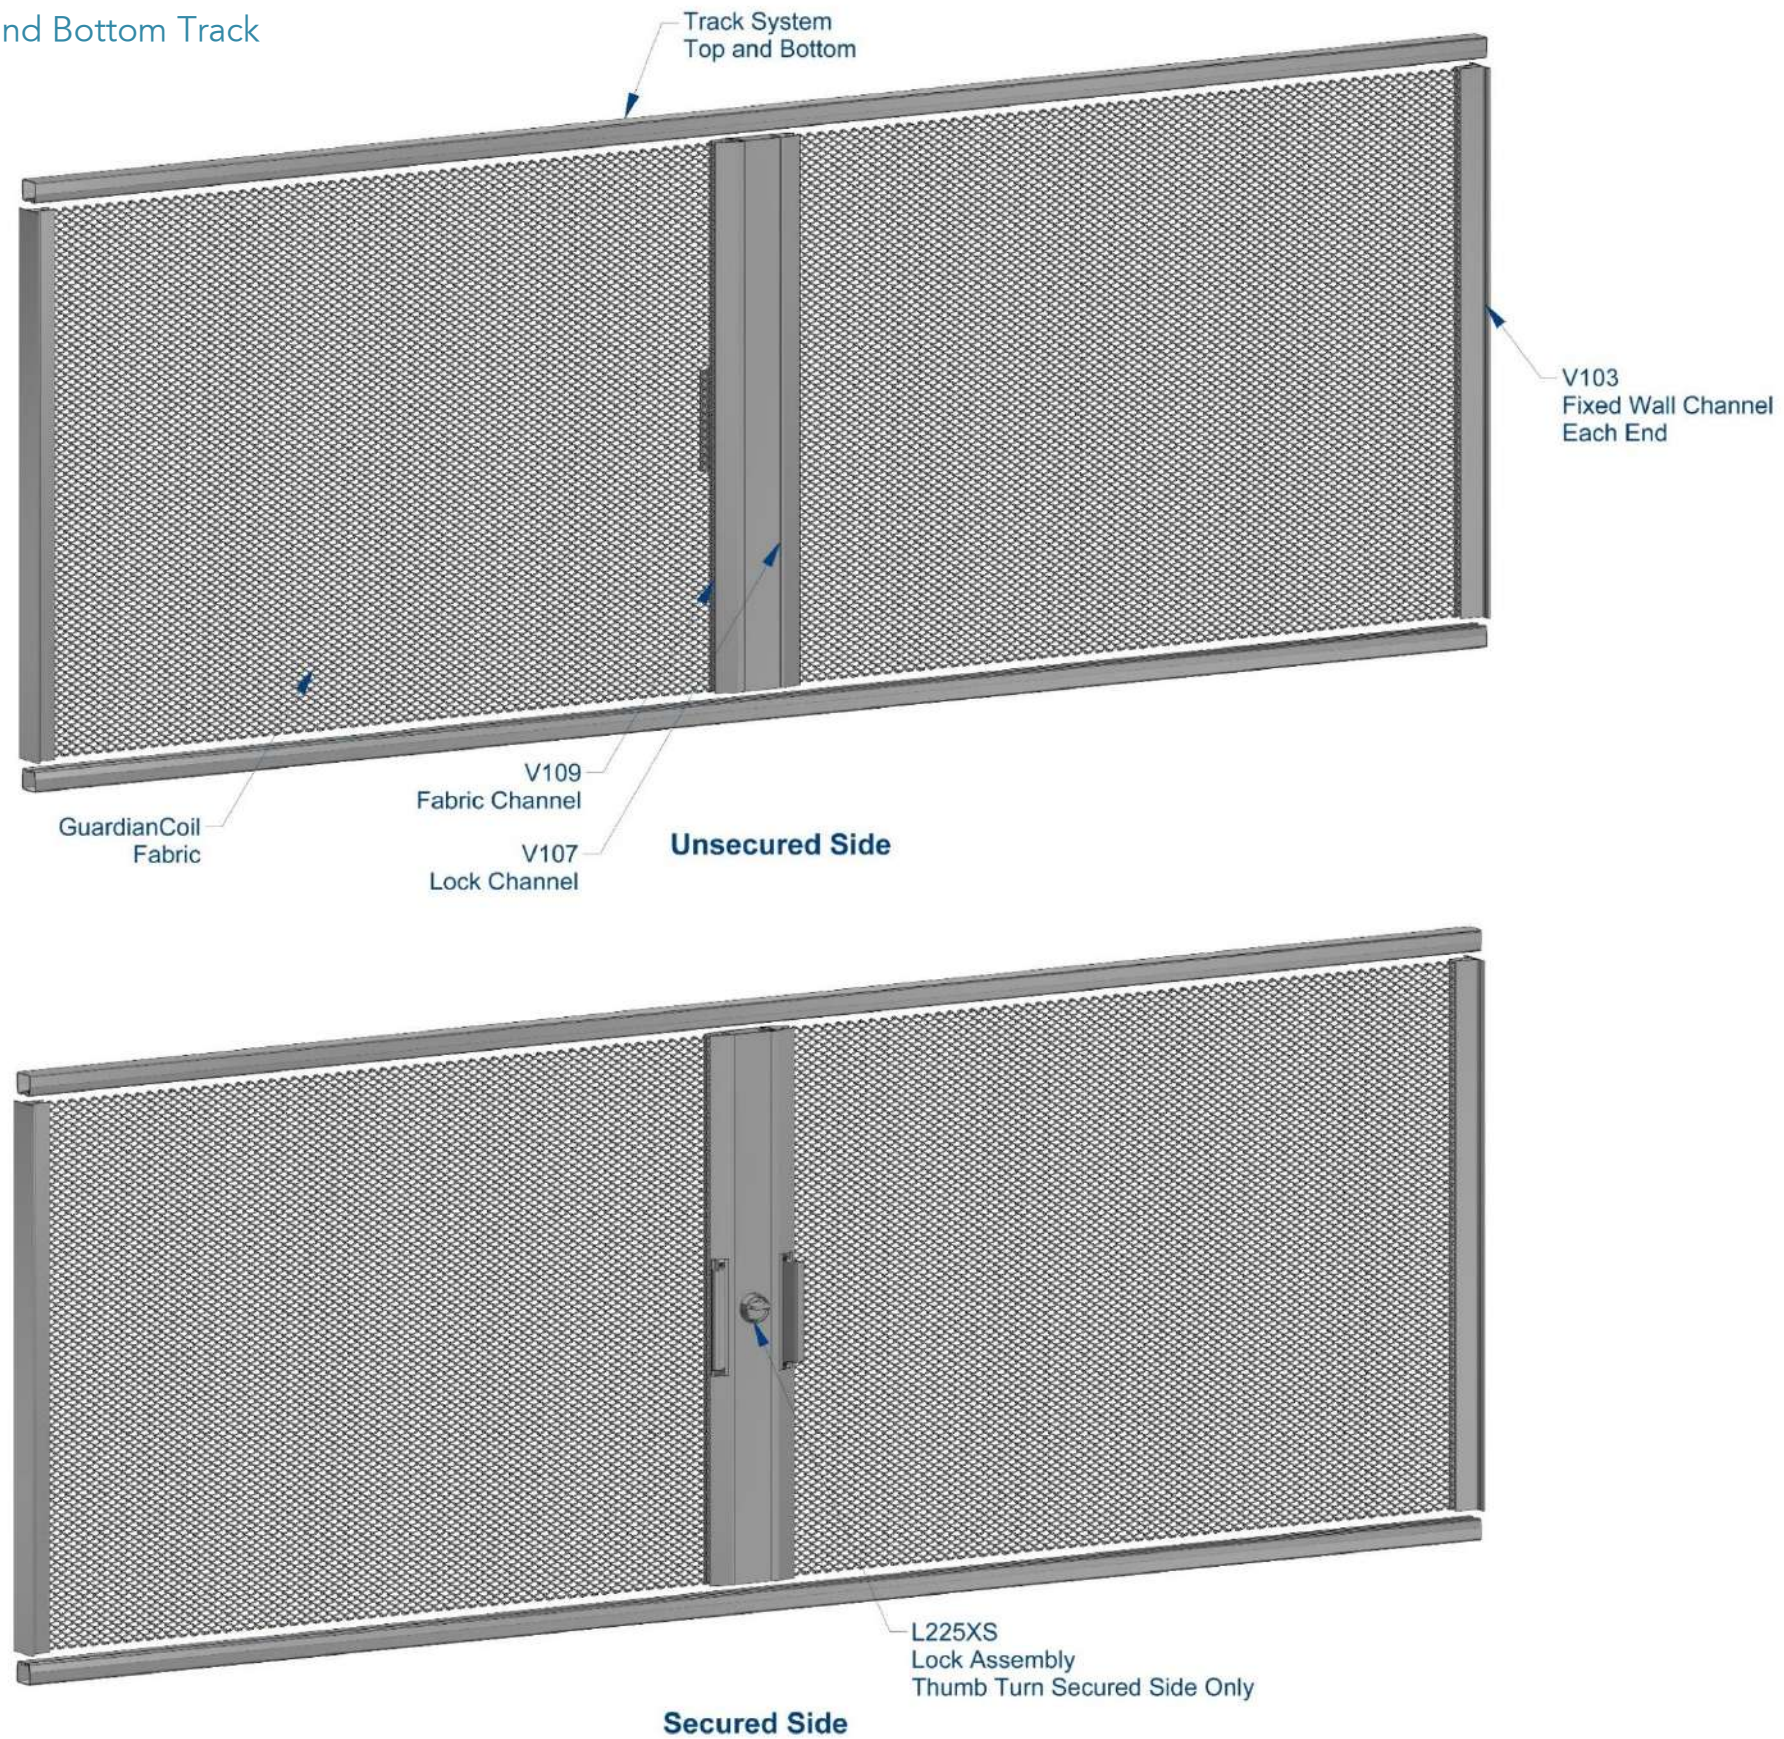

Left End Opening Security System with Top and Bottom Track

- One Sided Lock Assembly:
Thumb Turn Lock on the Secured Side Only

Right End Opening Security System with Top and Bottom Track

- One Sided Lock Assembly:
Thumb Turn Lock on the Secured Side Only

Center Opening Security System with Top and Bottom Track

- One Sided Lock Assembly:
Thumb Turn Lock on the Secured Side Only

Left and Right End Opening Security System with Top and Bottom Track

- One Sided Lock Assembly:
Thumb Turn Lock on the Secured Side Only