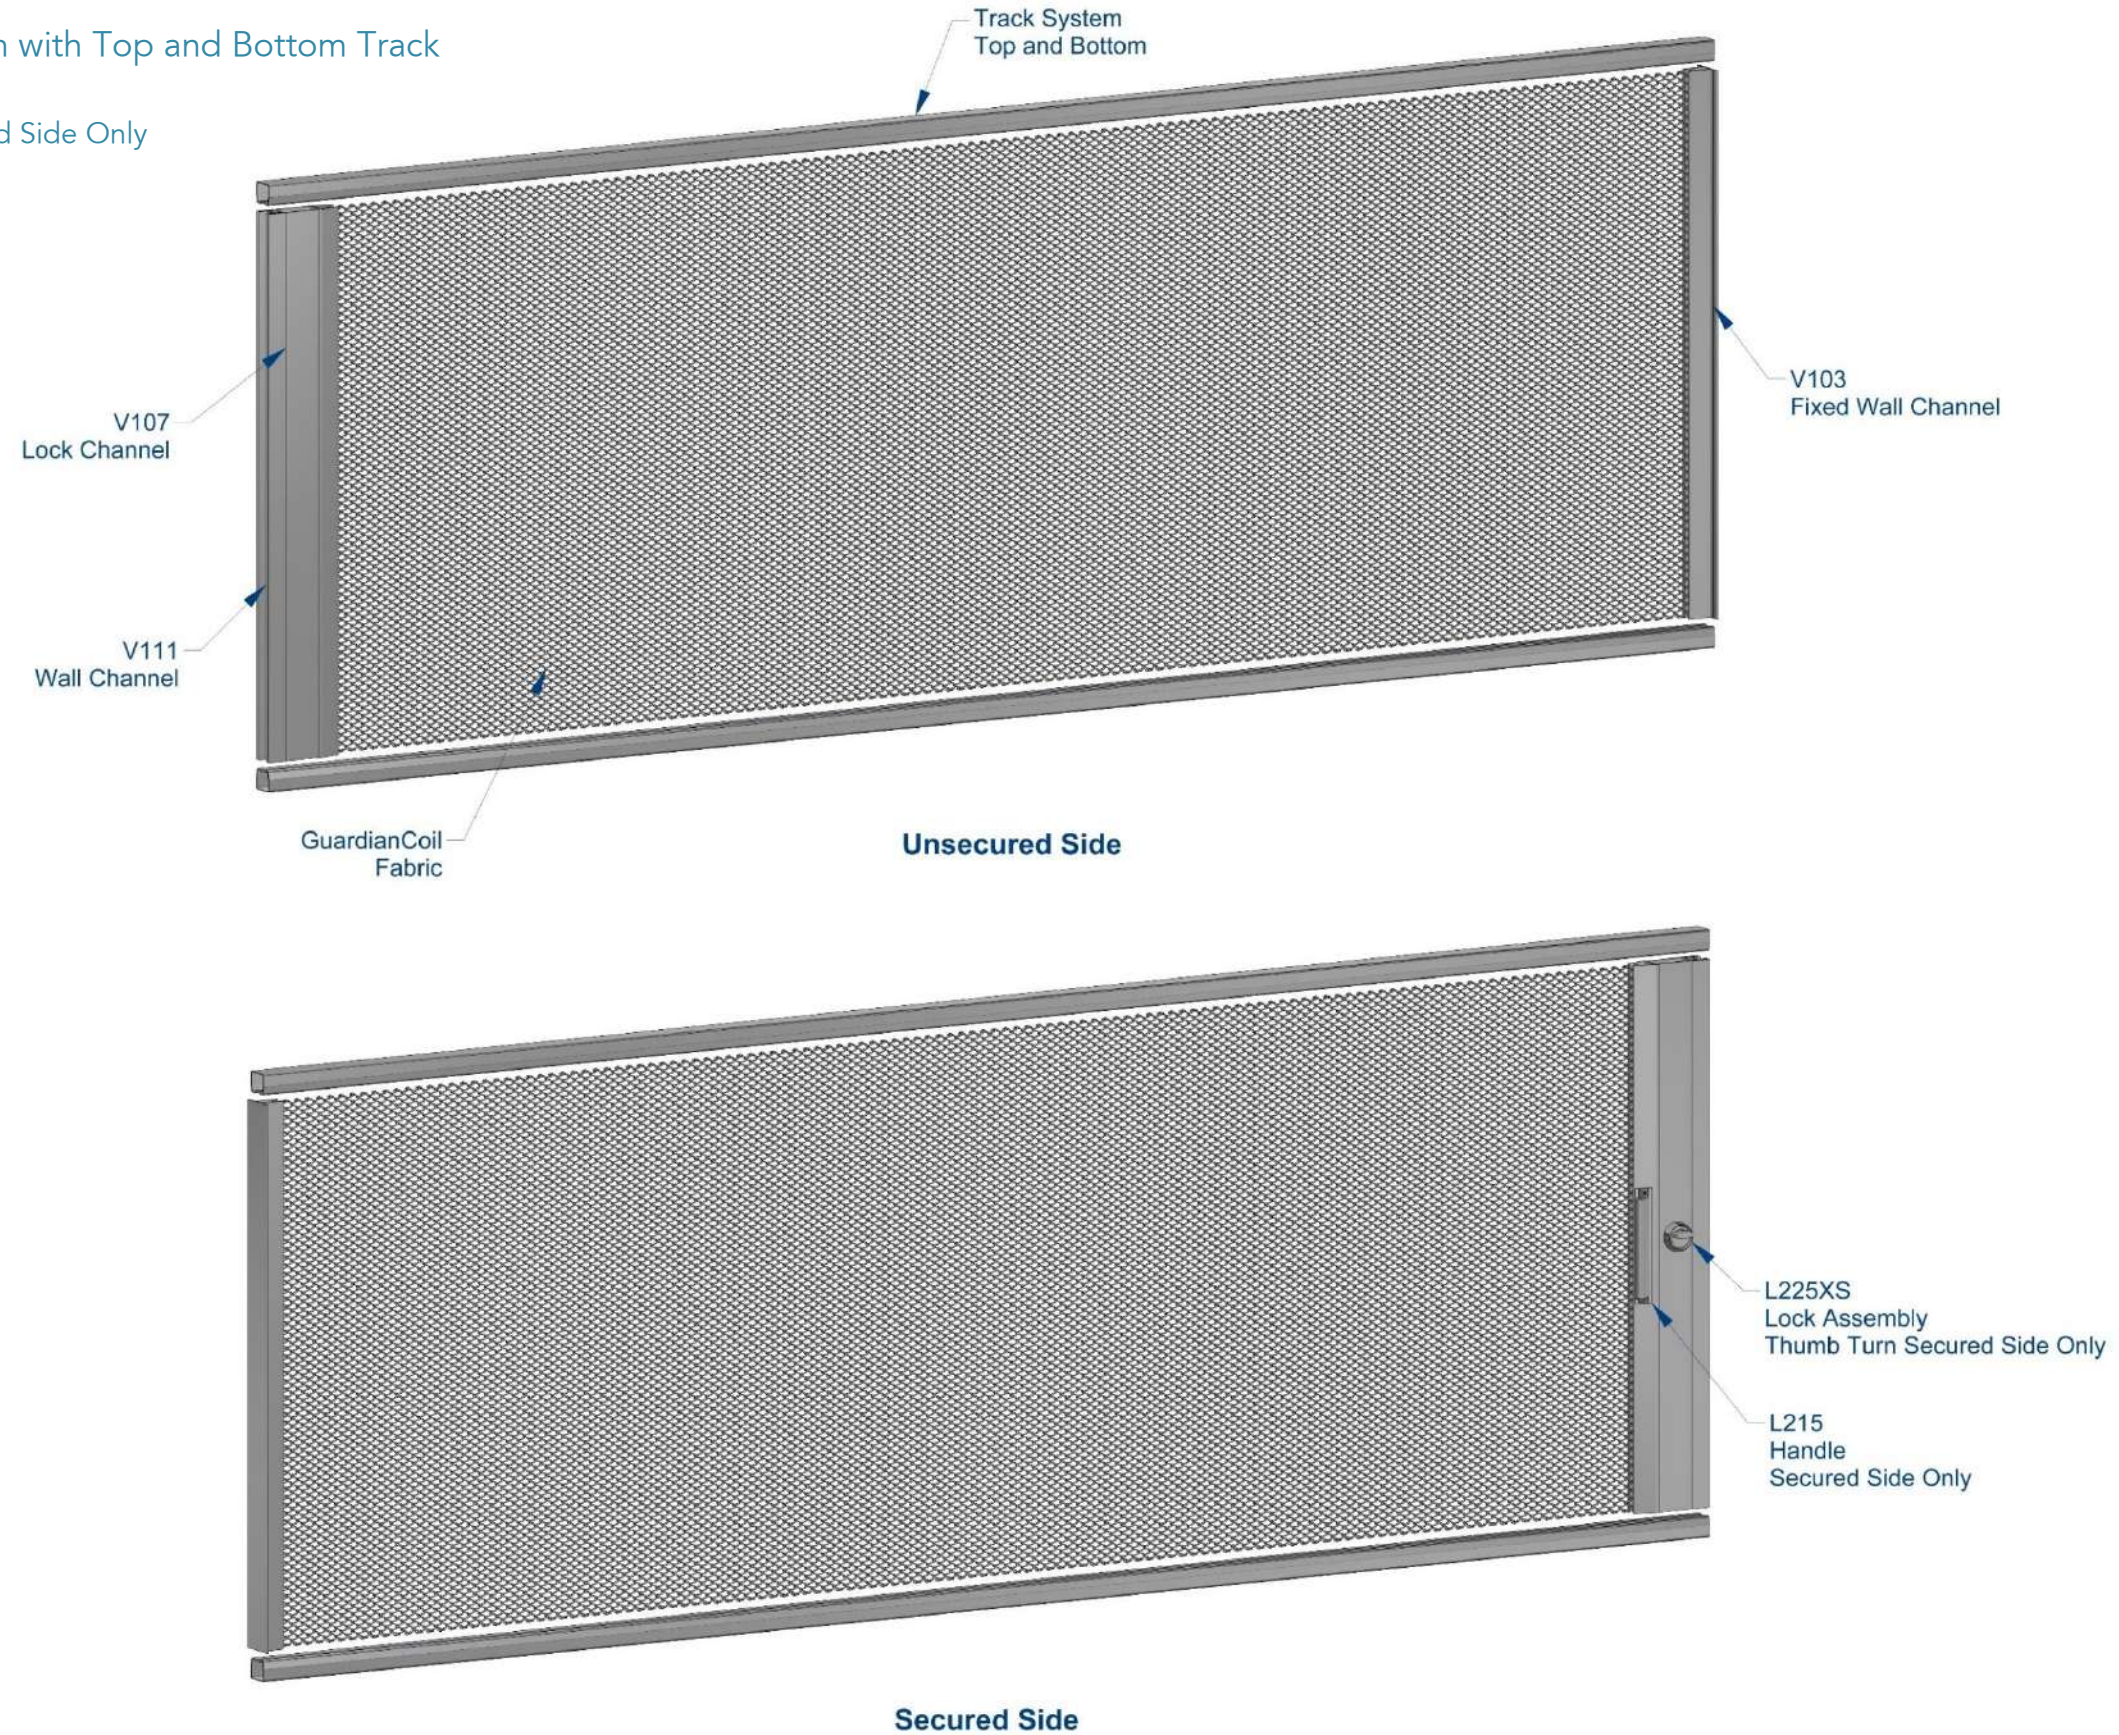

Left End Opening Security System with Top and Bottom Track

- One Sided Lock Assembly:
Thumb Turn Lock on the Secured Side Only

Right End Opening Security System with Top and Bottom Track

- One Sided Lock Assembly:
Thumb Turn Lock on the Secured Side Only

Center Opening Security System with Top and Bottom Track

- One Sided Lock Assembly:
Thumb Turn Lock on the Secured Side Only

Left and Right End Opening Security System with Top and Bottom Track

- One Sided Lock Assembly:
Thumb Turn Lock on the Secured Side Only