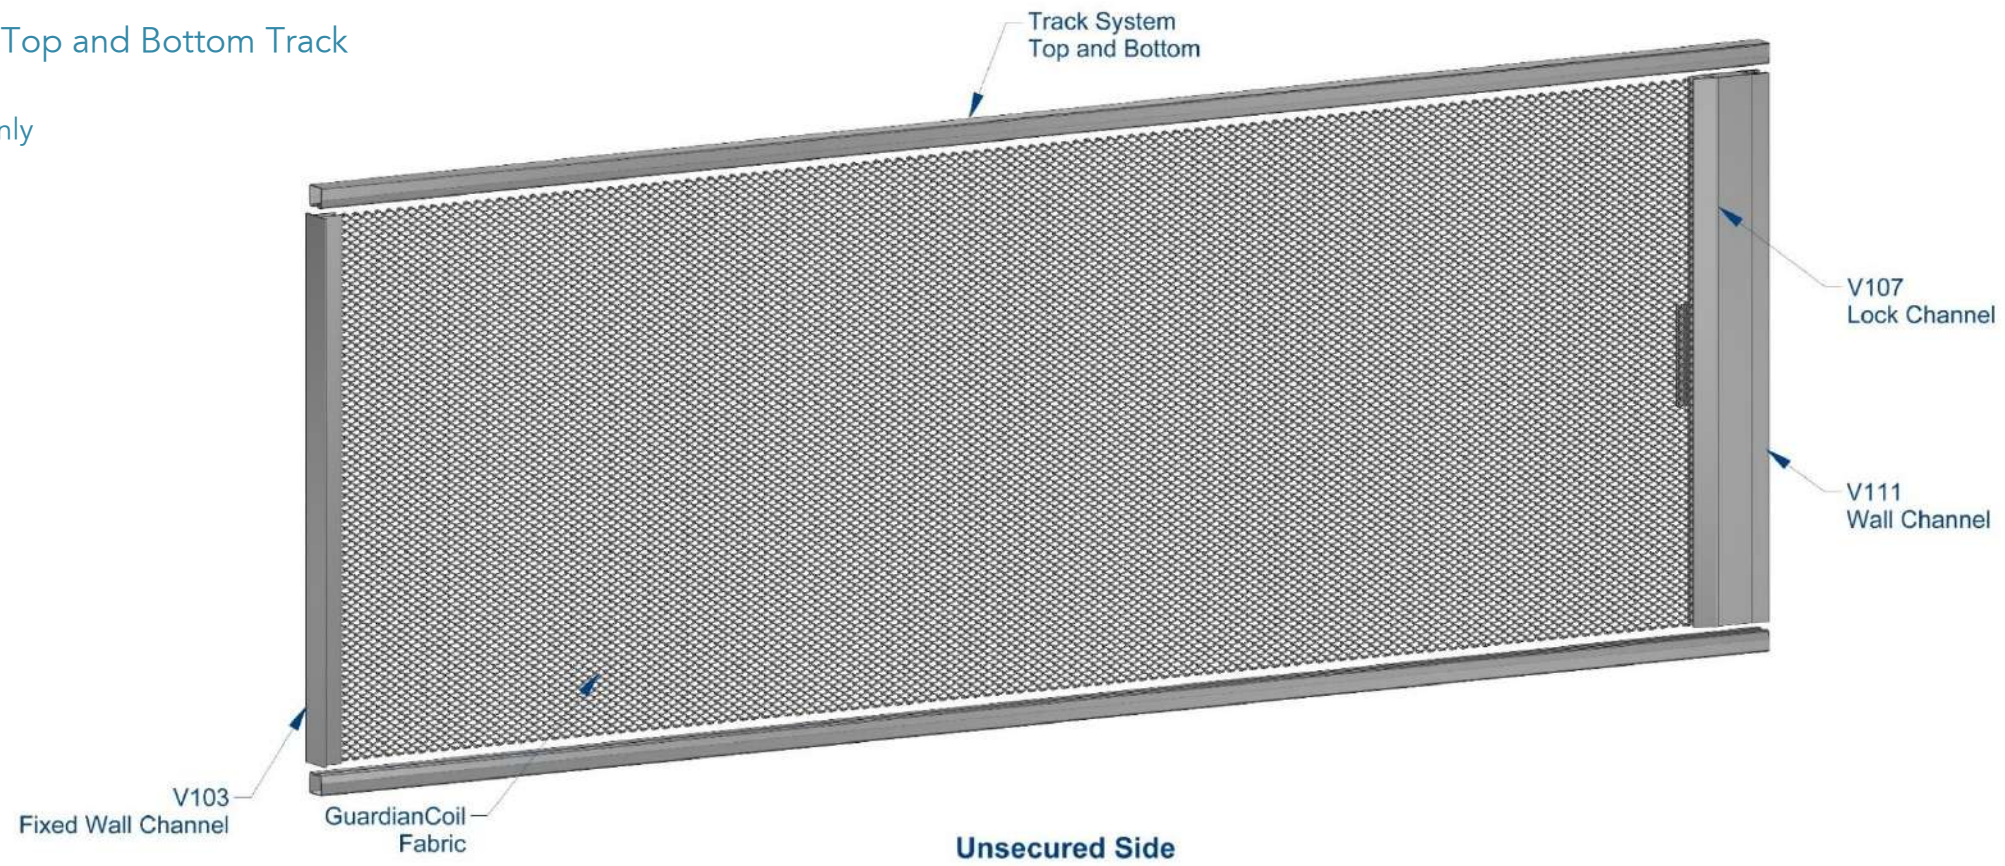

Left End Opening Security System with Top and Bottom Track

- One Sided Lock Assembly:
Thumb Turn Lock on the Secured Side Only

Right End Opening Security System with Top and Bottom Track

- One Sided Lock Assembly:
Thumb Turn Lock on the Secured Side Only

Center Opening Security System with Top and Bottom Track

- One Sided Lock Assembly:
Thumb Turn Lock on the Secured Side Only

Left and Right End Opening Security System with Top and Bottom Track

- One Sided Lock Assembly:
Thumb Turn Lock on the Secured Side Only