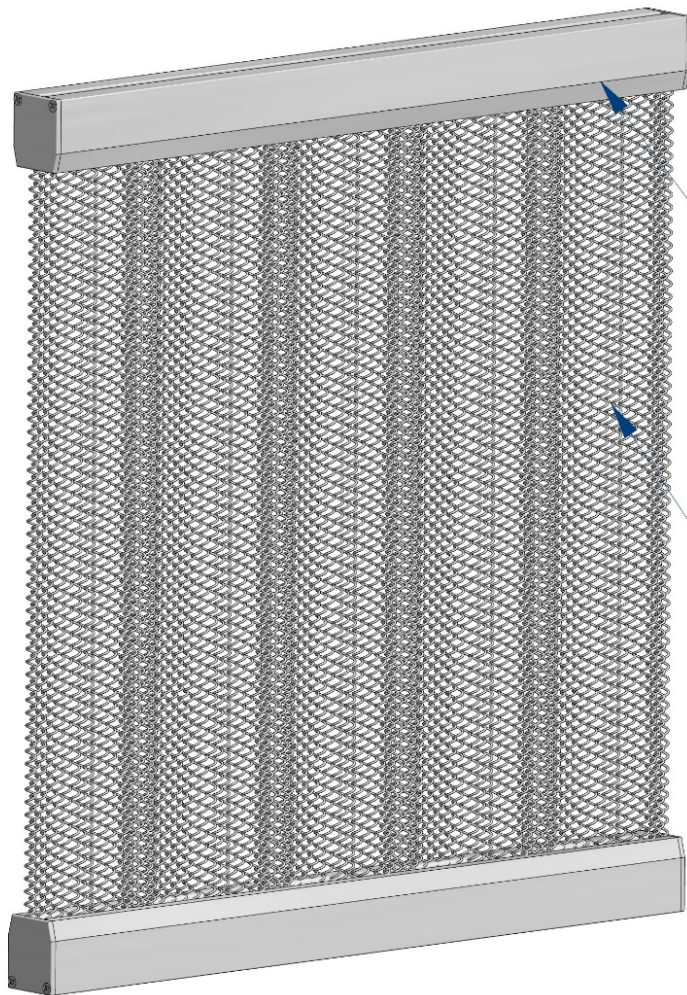

Sleeve – Single Secura with Vertical Coil Direction

SECURA TRACK

COILED WIRE FABRIC
VERTICAL COIL
DIRECTION

NOTE: FABRIC PLEATING WILL
VARY WITH WEAVE AND ADDED
FULLNESS.